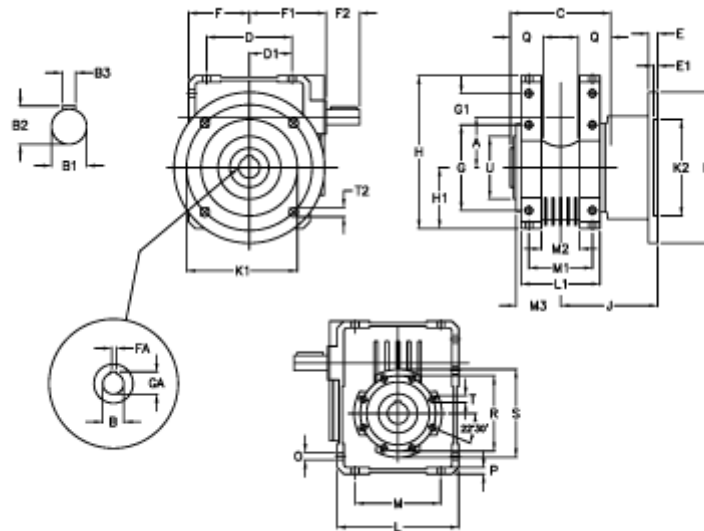

Article number: 3922075030400

Description: Worm gear with solid input shaft
W 75UF1-30-HS unassembled

Measures

A = 75.00	Description = W75 UF-xx-P71 B5	G1 = 46.5	L = 174	Q = 40
B = 30	E = 12	GA = 33.3	L1 = 104	R = 110
B1 = 19	E1 = 5	H = 220.5	M = 126	S = 125
B2 = 21.5	F = 87.0	H1 = 87.0	M1 = 82	T = M8x14
B3 = 6	F1 = 124.5	J = 111.0	M2 = 44	T2 = 12.5
C = 127	F2 = 40	K = 200	M3 = 58.5	U = 90
D = 109.5	FA = 8	K1 = 165	O = 10.5	
D1 = 46.5	G = 126	K2 = 130	P = 9	